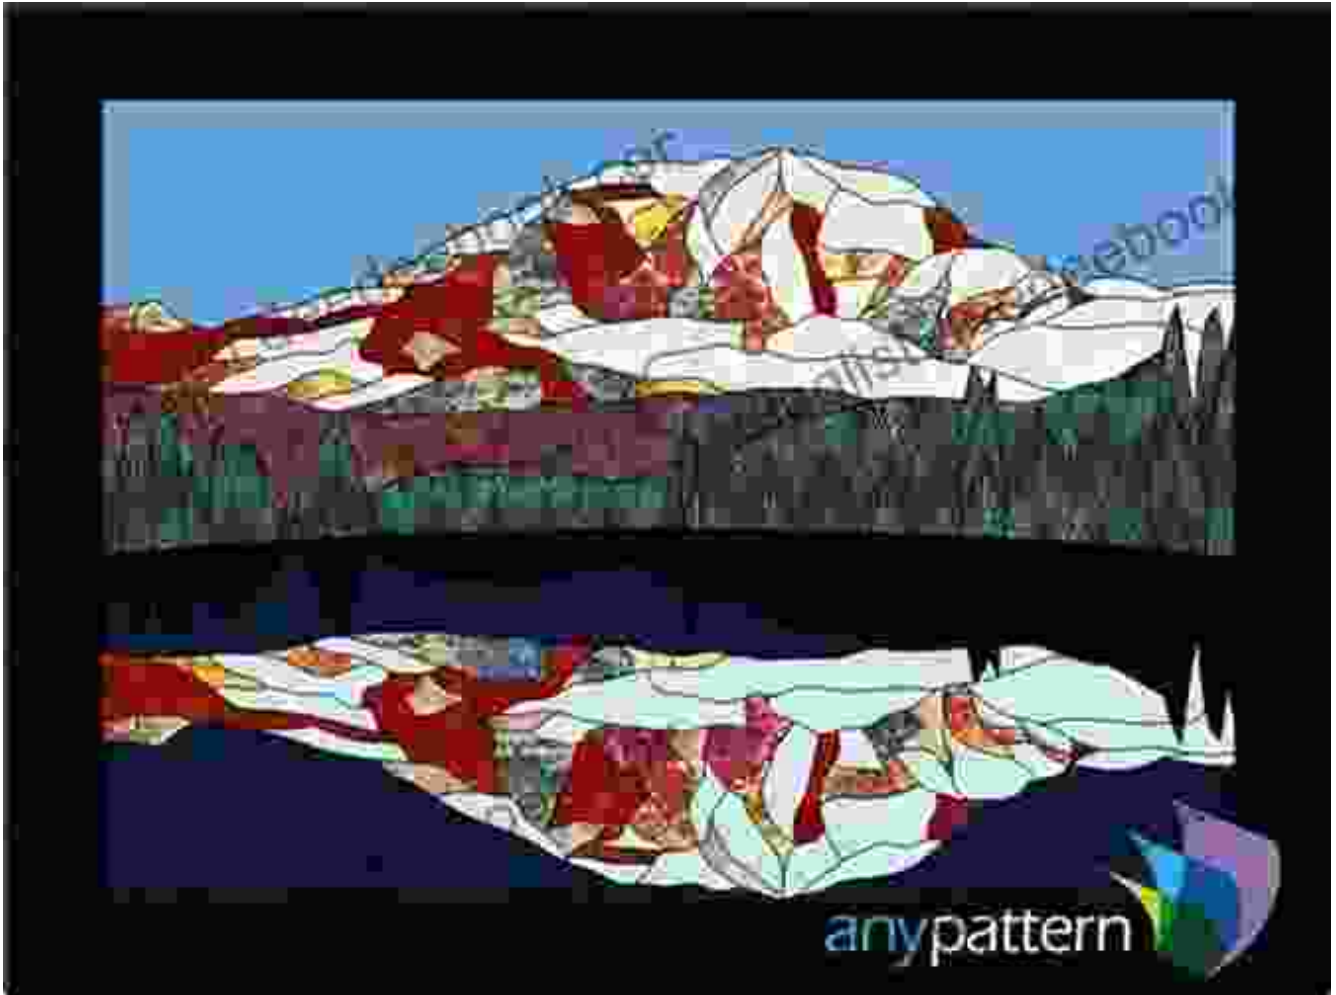

Mount Rainier Applique Pattern

Capture the majesty of Mount Rainier with this stunning applique pattern. Its intricate details and step-by-step instructions make it perfect for both experienced and novice quilters.

[Learn More](#)